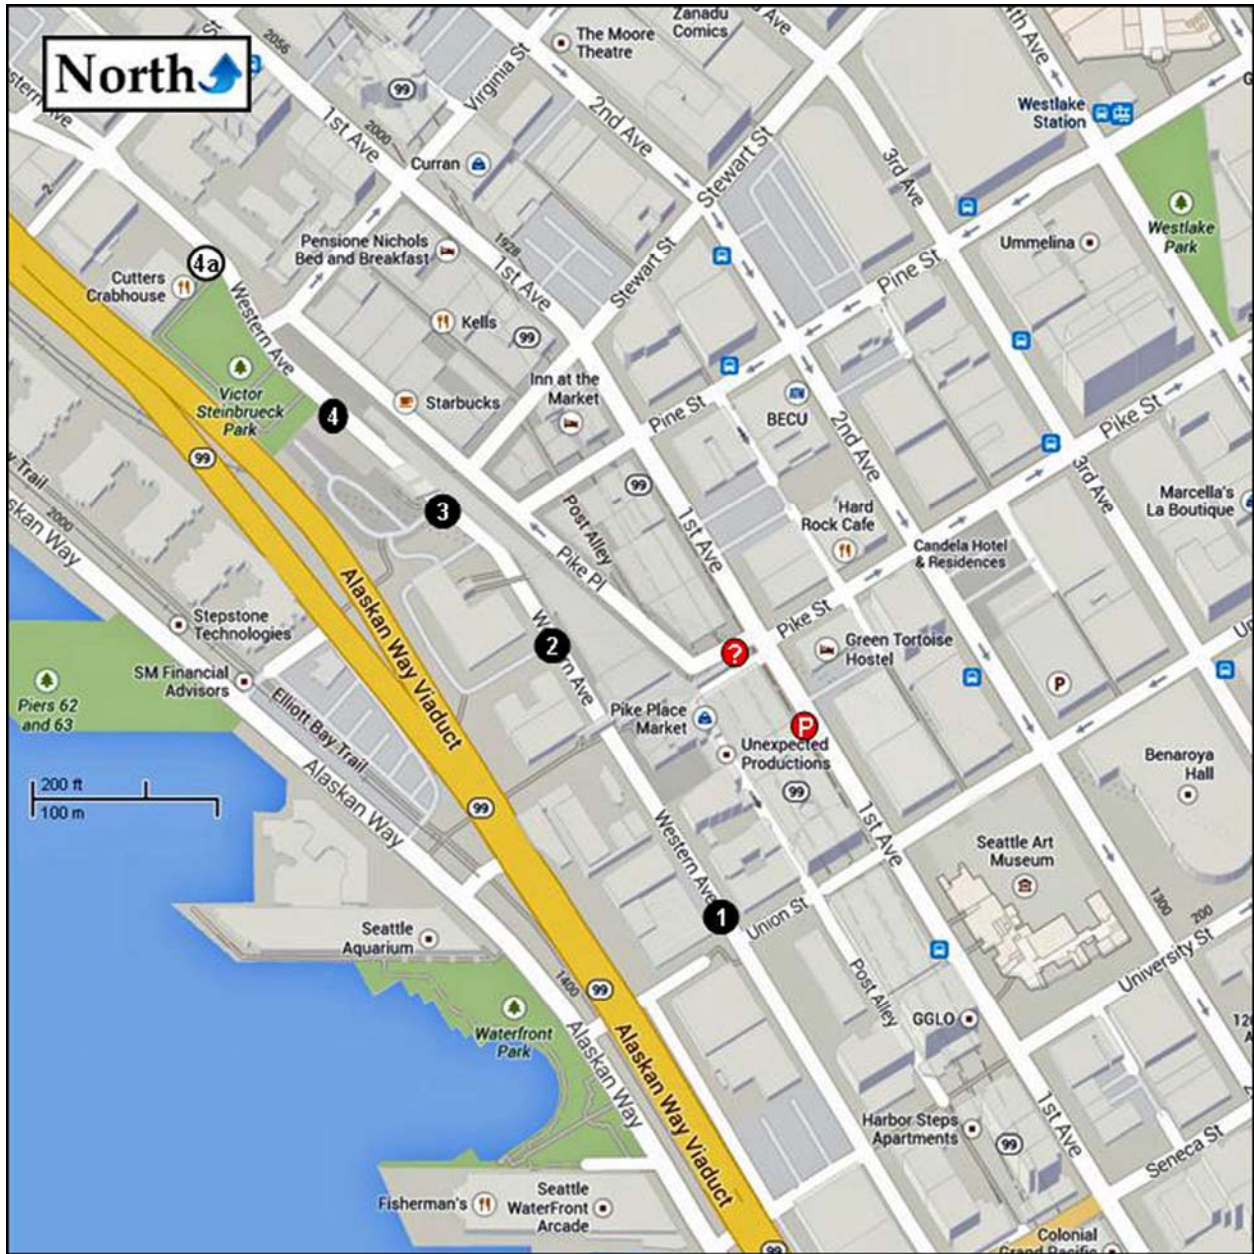

# Pike Place Market Driving Maps

<http://TourTheTwilightSaga.com>

A Novel Holiday Travel Guidebook

# Pike Place Market Car Parks on Western Avenue

# Route to Pike Place Market from Sea-Tac Airport: I-5 Exit 165

# Route to Pike Place Market from Points North of Downtown: I-5 Exit 166