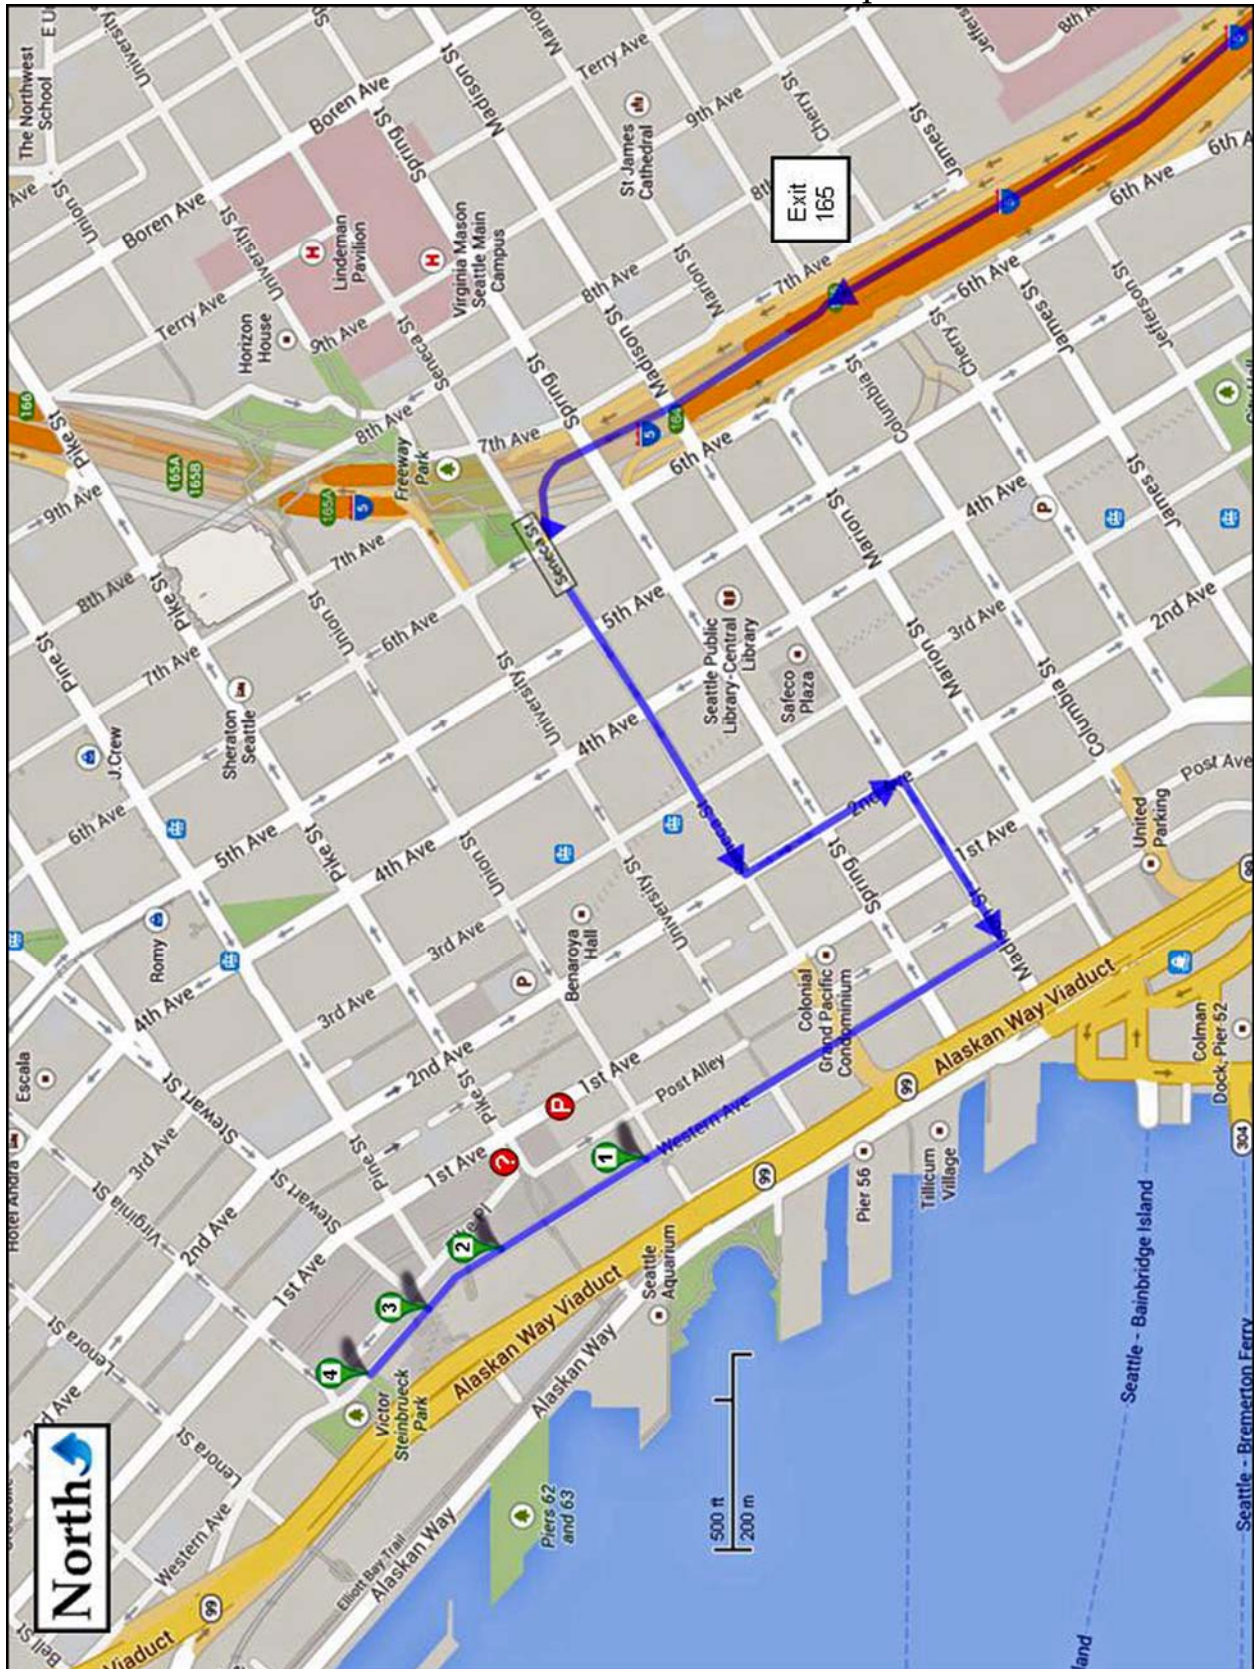

# Pike Place Market Driving Maps

<http://TourTheTwilightSaga.com>

A Novel Holiday Travel Guidebook

# Pike Place Market Car Parks on Western Avenue

# Route to Pike Place Market from Sea-Tac Airport: I-5 Exit 165

# Route to Pike Place Market from Points North of Downtown: I-5 Exit 166