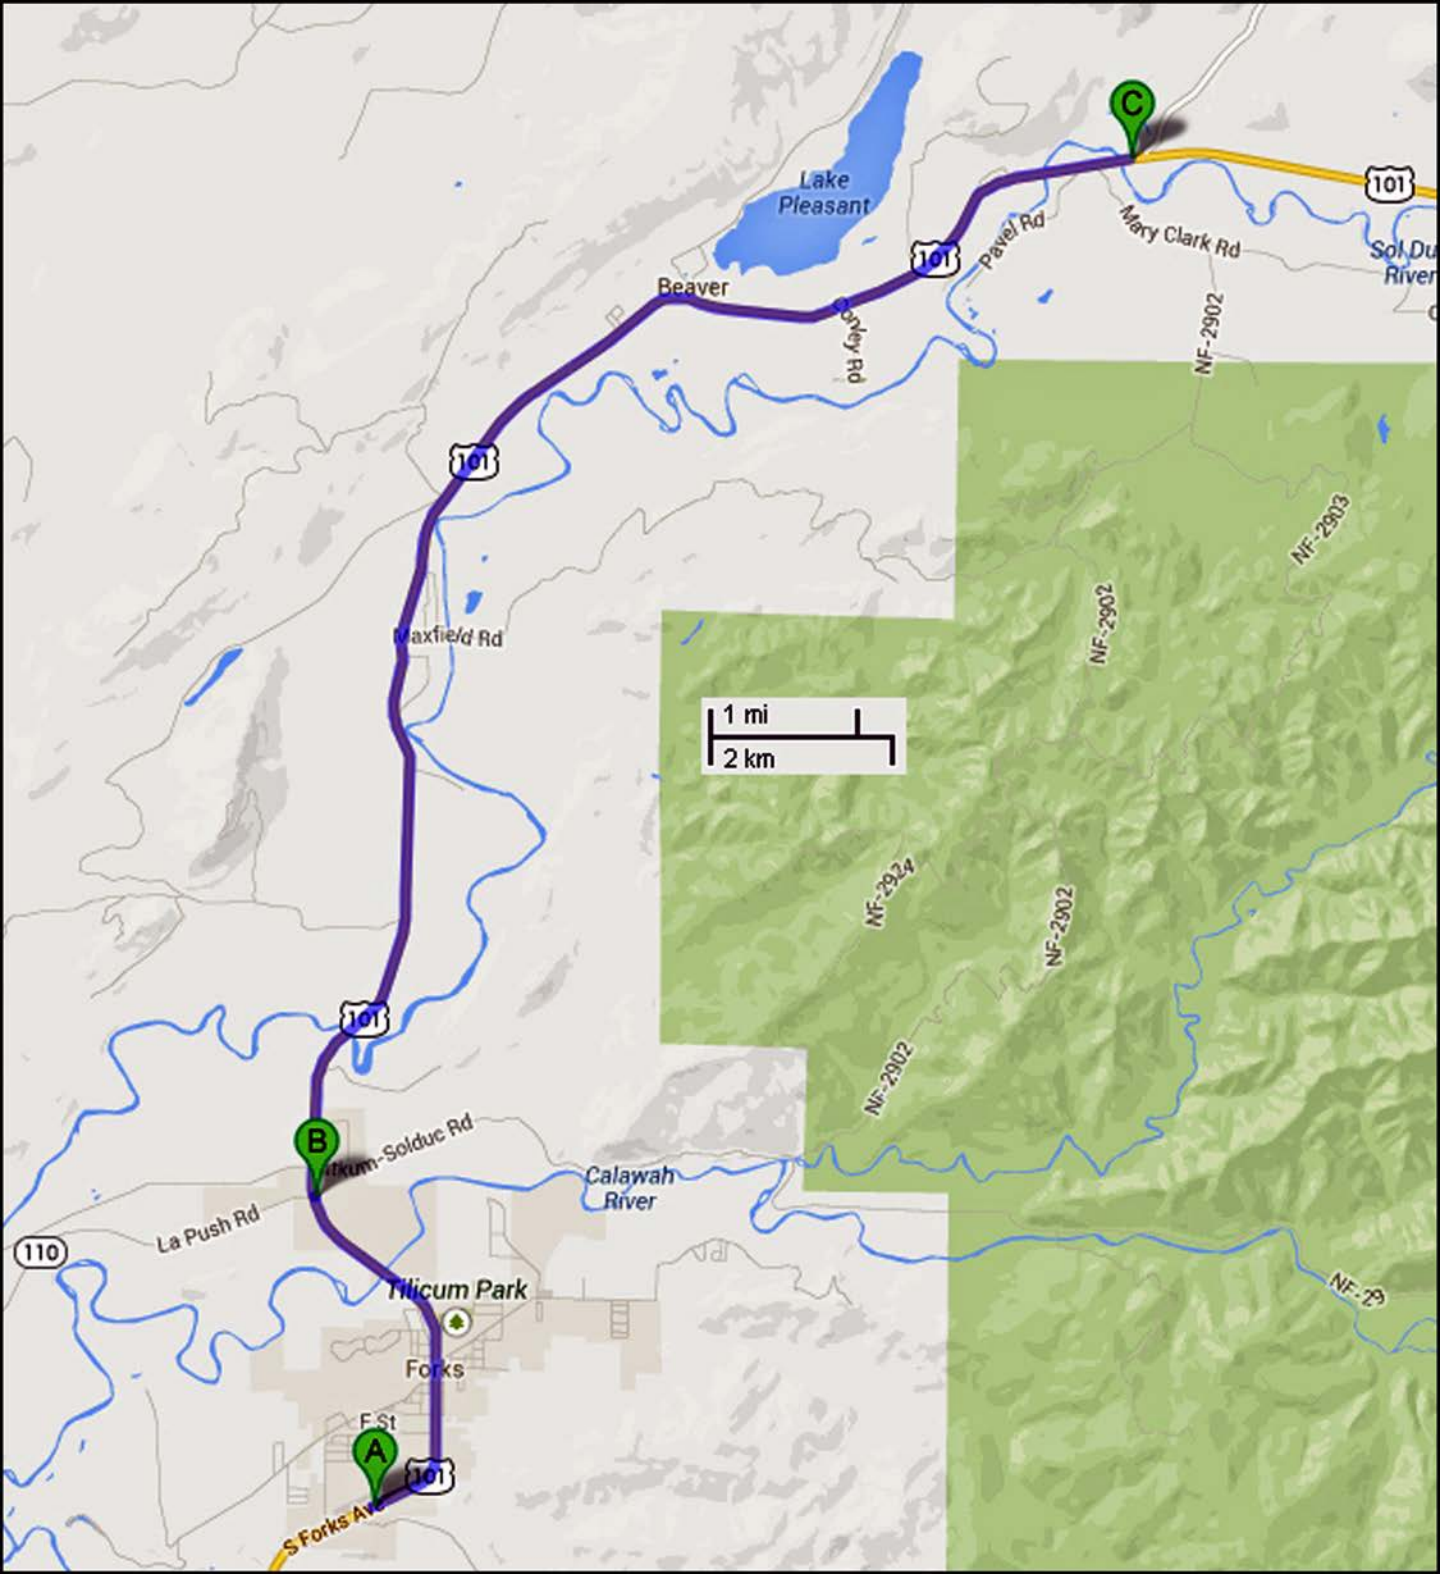

Westlands Homestead Maps

<http://TourTheTwilightSaga.com>

A Novel Holiday Travel Guidebook

D

Rixon Rd

Burnt Mountain Rd

250 feet 50 m

C

101

Entering Sappho Sign

101

Mary Clark Rd